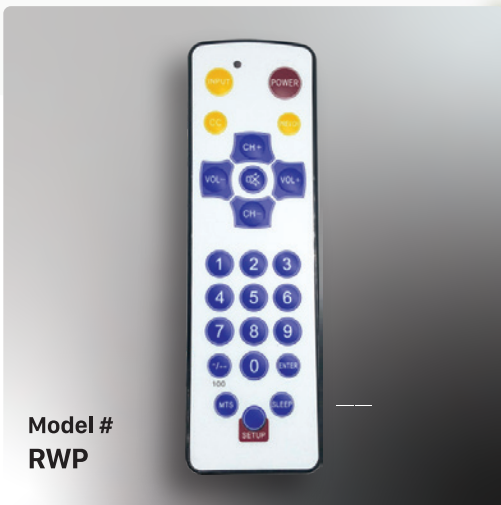

UNIVERSAL

REMOTE CONTROL

Model #
RWP

Waterproof Remote Control
2 "AAA" Batteries required

With a security screw cover that protects the batteries

~~\$8.99~~ each

\$5.99 each

Model #
RAGH

NO BOX SPRING REQUIRED

Durable, Robust Bed Frame

A bed frame or bed base must complement the interior of a guestroom. Made with heavy-duty metal, these attractive, durable bed bases are neutral in color that will go with any interior design. This is one of the many aspects that makes **LECTO 16"** Platform Metal Bed Frame a **profitable investment!**