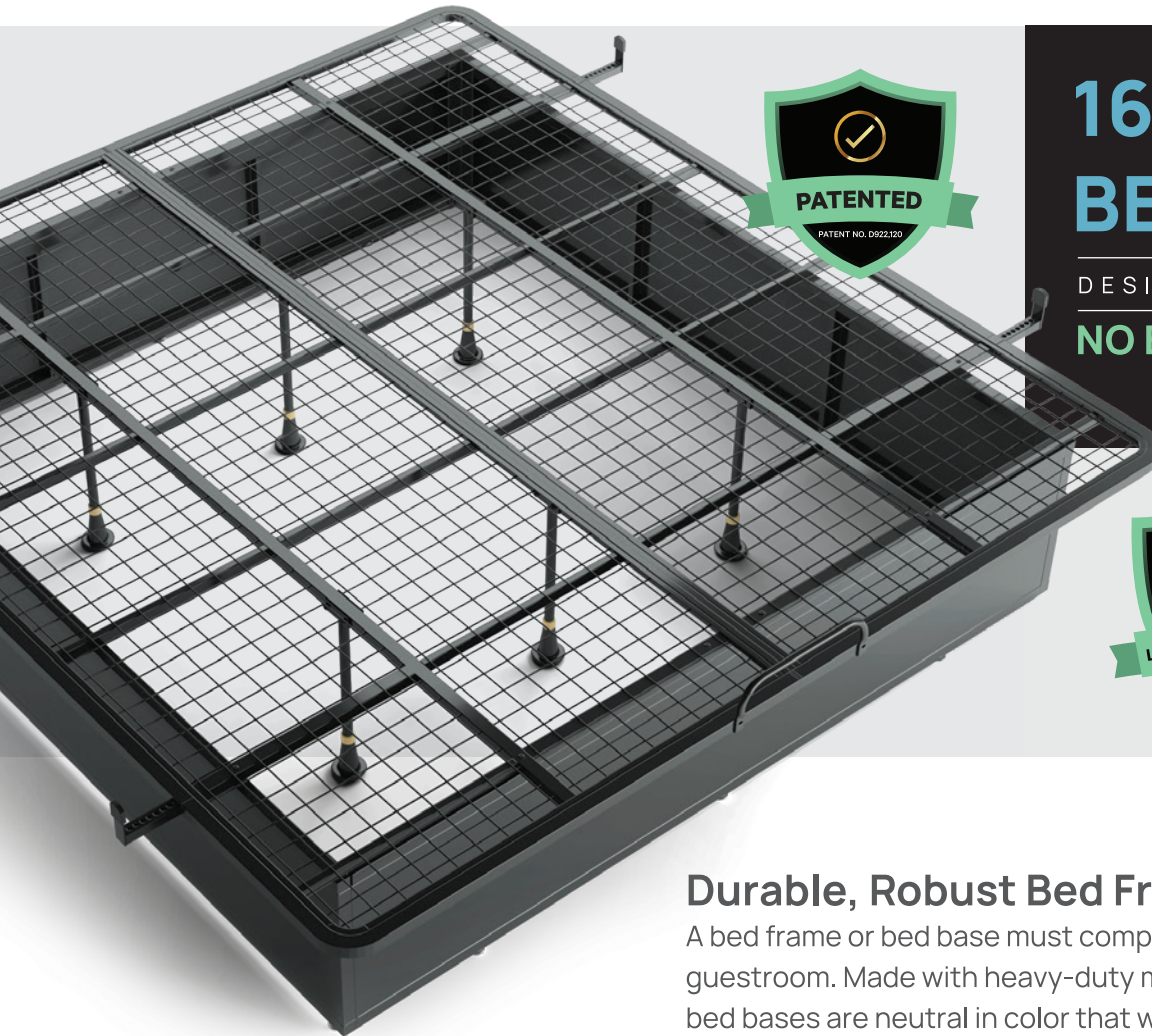

Durability, zero maintenance, sound sleep - must be bigger in size than
What more can you ask from a bed ?

16" METAL BED FRAME

DESIGN STANDARD ISO 19833

NO BOX SPRING REQUIRED

Durable, Robust Bed Frame

A bed frame or bed base must complement the interior of a guestroom. Made with heavy-duty metal, these attractive, durable bed bases are neutral in color that will go with any interior design. This is one of the many aspects that makes **LECTO 16"** Platform Metal Bed Frame a **profitable investment!**

Full-XL BED FRAME

SIZE : 52" X 80" X 16"
LEG & SUPPORT : 4
FRAME WEIGHT : 135 LBS

Queen BED FRAME

SIZE : 60" X 80" X 16"
LEG & SUPPORT : 5
FRAME WEIGHT : 144 LBS

King BED FRAME

SIZE : 74" X 80" X 16"
LEG & SUPPORT : 6
FRAME WEIGHT : 145 LBS

Features:

- Quick DIY assembly with minimal tools
- Rigid and robust strength
- Zero maintenance & Long lasting
- Metal netted frame for higher comfort
- Lighter than a wooden bed frame
- Cannot be damaged by water & Fire retardant

Watch our how to install
Videos on AGH Supply
Youtube Channel