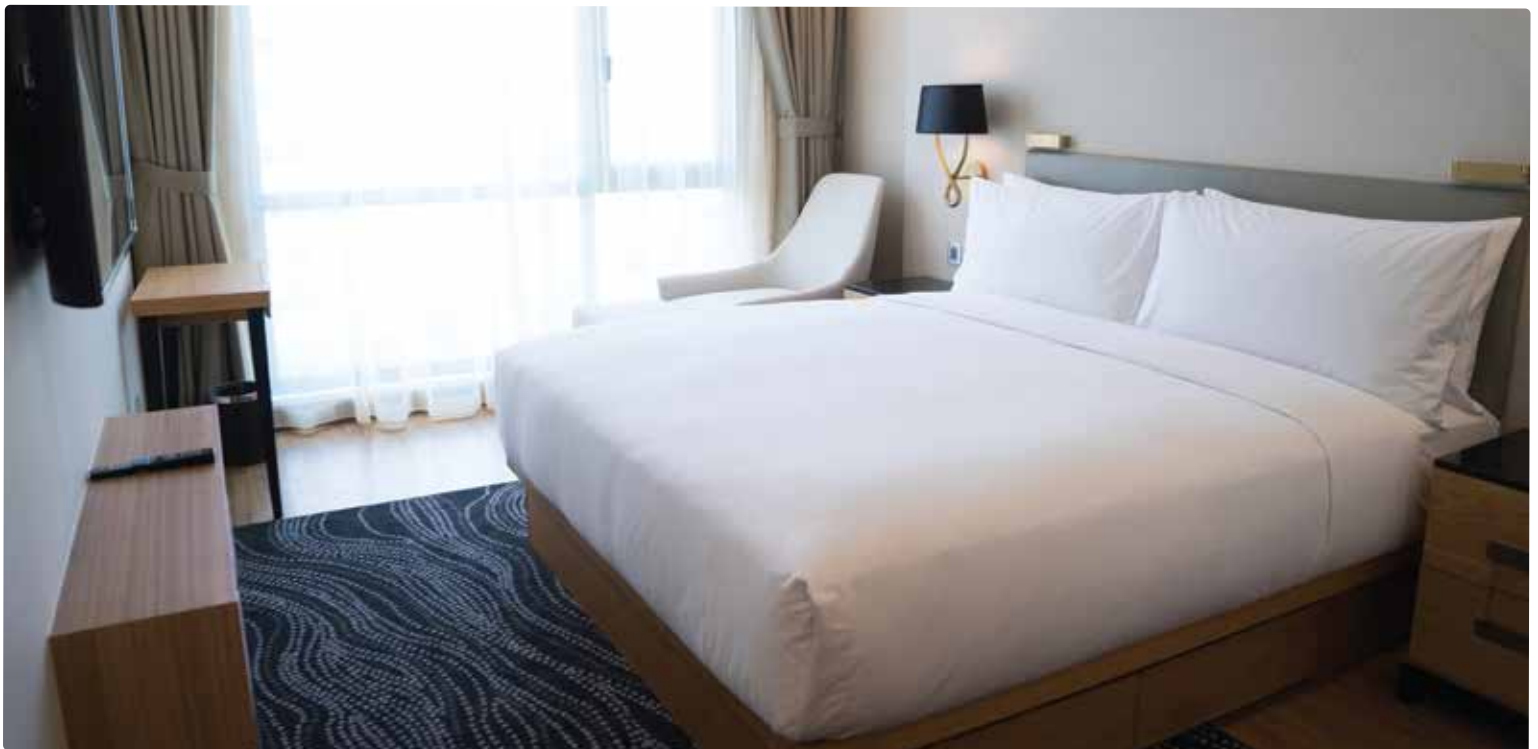

Cover	Feet	Watts	CCT	Lumens	Price
Striped	2 ft.	10W	6500K	1300lm	$15.99
Striped	3 ft.	14W	6500K	1820lm	$17.99
Striped	4 ft.	22W	6500K	2860lm	$20.99
Striped	8 ft.	60W	6500K	7800lm	$40.99