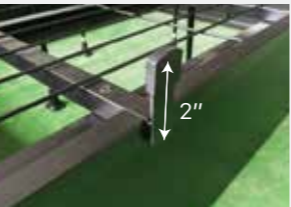

NO BOX SPRING REQUIRED!

Size Available:
Full | Queen | King

Save More
By Using Our Dual Size Support Frame

Stronger Leg Support

Wall Protector

Foot Bar Protects Mattress From Sliding Out

Corner Edges Are 2" Tall Instead Of 1"